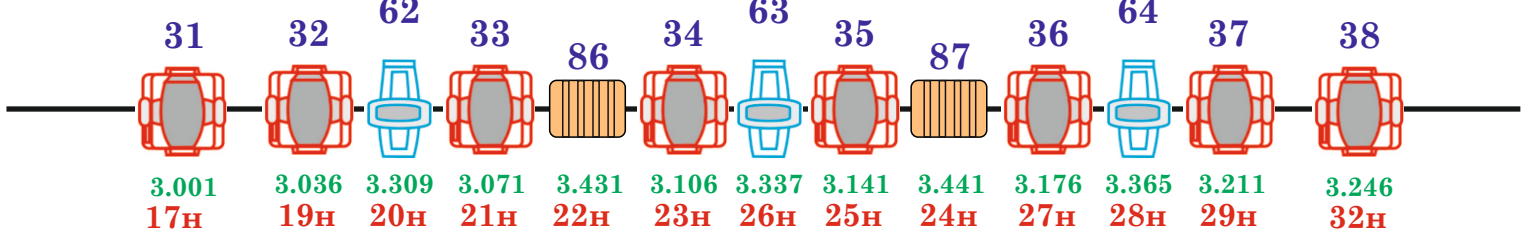

Clay Paky B-Eye K20

Clay Paky Axcor Spot 400

Clay Paky Stormy CC

4 port NODE: 169.254.81.91; 2.25.81.91; DMX line: 3, 3, x, x

4 port NODE: 169.254.81.198; 2.25.81.198; DMX line: 2, 2, x, x

4 port NODE: 169.254.81.90; 2.25.81.90; DMX line: 1, 1, x, x

GrandMA2 Light
169.254.9.79;
2.129.9.78

- A: 2 port NODE: 169.254.81.18; 2.25.81.18; DMX line: 4, x
- B: 2 port NODE: 169.254.81.47; 2.25.81.47; DMX line: 4, x
- C: 4 port NODE: 169.254.81.49; 2.25.81.49; DMX line: 4, x, x, x
- D: 2 port NODE: 169.254.81.194; 2.25.81.194; DMX line: 4, x