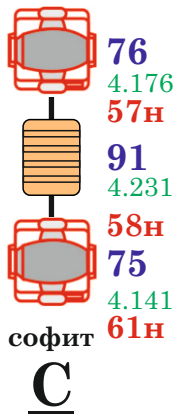

Clay Paky B-Eye K20

Clay Paky Axcor Spot 400

Clay Paky Stormy CC

4 port NODE: 169.254.81.91; 2.25.81.91; DMX line: 3, 3, x, x

4 port NODE: 169.254.81.198; 2.25.81.198; DMX line: 2, 2, x, x

4 port NODE: 169.254.81.90; 2.25.81.90; DMX line: 1, 1, x, x

GrandMA2 Light
169.254.9.79;
2.129.9.78

- A: 2 port NODE: 169.254.81.18; 2.25.81.18; DMX line: 4, x
- B: 2 port NODE: 169.254.81.47; 2.25.81.47; DMX line: 4, x
- C: 4 port NODE: 169.254.81.49; 2.25.81.49; DMX line: 4, x, x, x
- D: 2 port NODE: 169.254.81.194; 2.25.81.194; DMX line: 4, x