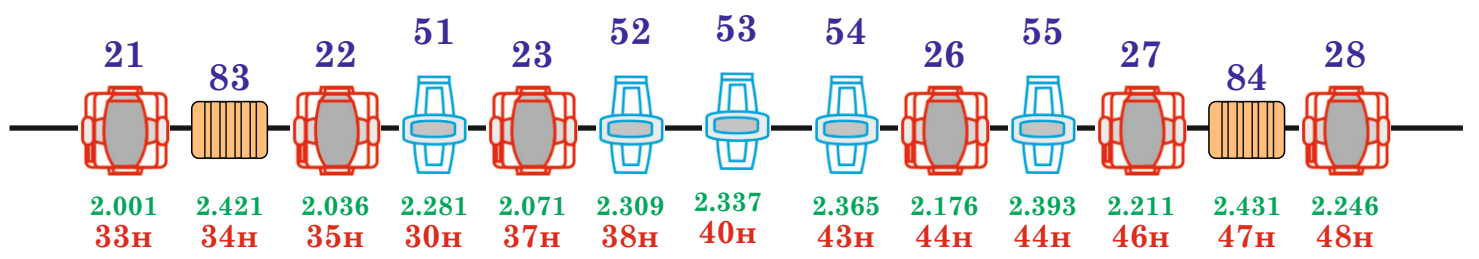

Clay Paky B-Eye K20

Clay Paky Axcor Spot 400

Clay Paky Stormy CC

4 port NODE: 169.254.81.91; 2.25.81.91; DMX line: 3, 3, x, x

4 port NODE: 169.254.81.198; 2.25.81.198; DMX line: 2, 2, x, x

4 port NODE: 169.254.81.90; 2.25.81.90; DMX line: 1, 1, x, x

GrandMA2 Light
169.254.9.79;
2.129.9.78

- A: 2 port NODE: 169.254.81.18; 2.25.81.18; DMX line: 4, x
- B: 2 port NODE: 169.254.81.47; 2.25.81.47; DMX line: 4, x
- C: 4 port NODE: 169.254.81.49; 2.25.81.49; DMX line: 4, x, x, x
- D: 2 port NODE: 169.254.81.194; 2.25.81.194; DMX line: 4, x