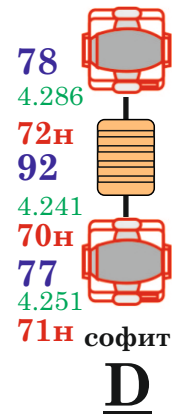

Clay Paky B-Eye K20

Clay Paky Axcor Spot 400

Clay Paky Stormy CC

4 port NODE: 169.254.81.91; 2.25.81.91; DMX line: 3, 3, x, x

4 port NODE: 169.254.81.198; 2.25.81.198; DMX line: 2, 2, x, x

4 port NODE: 169.254.81.90; 2.25.81.90; DMX line: 1, 1, x, x

GrandMA2 Light
169.254.9.79;
2.129.9.78

- A: 2 port NODE: 169.254.81.18; 2.25.81.18; DMX line: 4, x
- B: 2 port NODE: 169.254.81.47; 2.25.81.47; DMX line: 4, x
- C: 4 port NODE: 169.254.81.49; 2.25.81.49; DMX line: 4, x, x, x
- D: 2 port NODE: 169.254.81.194; 2.25.81.194; DMX line: 4, x