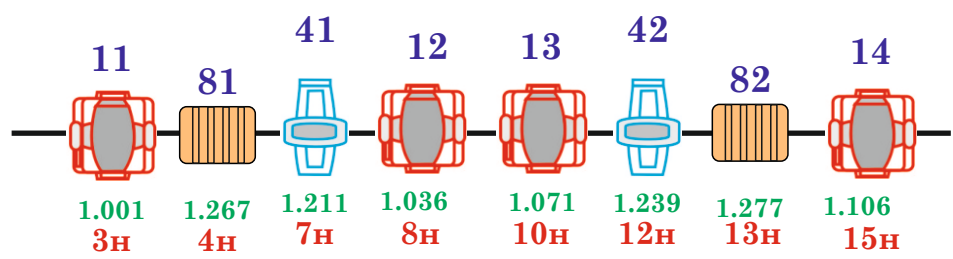

Clay Paky B-Eye K20

Clay Paky Axcor Spot 400

Clay Paky Stormy CC

4 port NODE: 169.254.81.91; 2.25.81.91; DMX line: 3, 3, x, x

4 port NODE: 169.254.81.198; 2.25.81.198; DMX line: 2, 2, x, x

4 port NODE: 169.254.81.90; 2.25.81.90; DMX line: 1, 1, x, x

GrandMA2 Light
169.254.9.79;
2.129.9.78

- A: 2 port NODE: 169.254.81.18; 2.25.81.18; DMX line: 4, x
- B: 2 port NODE: 169.254.81.47; 2.25.81.47; DMX line: 4, x
- C: 4 port NODE: 169.254.81.49; 2.25.81.49; DMX line: 4, x, x, x
- D: 2 port NODE: 169.254.81.194; 2.25.81.194; DMX line: 4, x