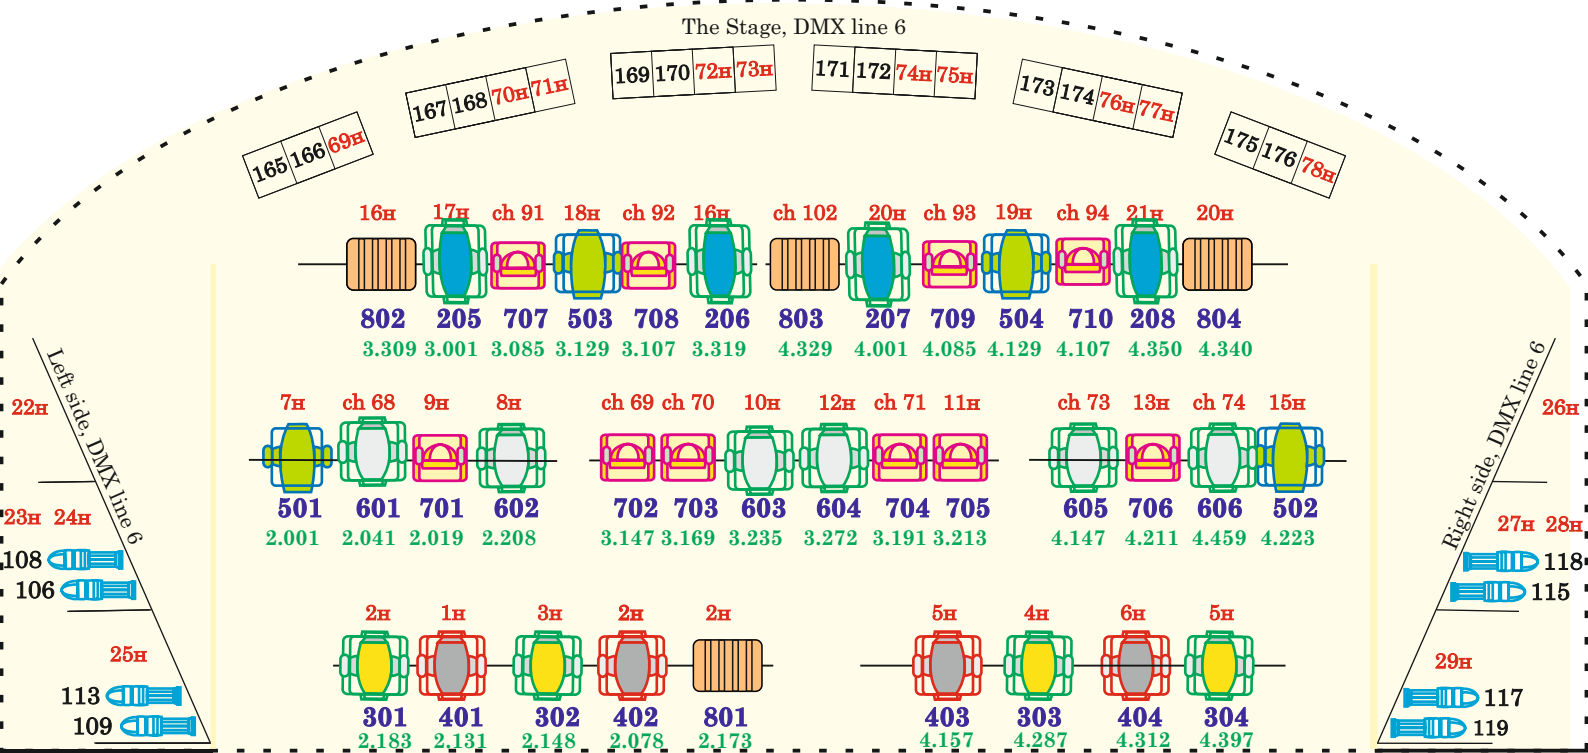

The Stage, DMX line 6

- |  |                         |      |  |                      |     |  |                      |      |
|--|-------------------------|------|--|----------------------|-----|--|----------------------|------|
|  | ETC Source4 750 W 26    | x 8  |  | CP Stormy CC         | x 4 |  | CP Axcor Profile 600 | x 4  |
|  | ETC Source4 750 W 25/50 | x 12 |  | Varilite 2202 Spot   | x 4 |  | CP Alpha Spot 700    | x 4  |
|  | ETC Source4 750 W 50    | x 2  |  | CP Alpha Profile 700 | x 8 |  | JB A12               | x 10 |
|  | ETC Source4 750 W 36    | x 2  |  | CP B-Eye K20         | x 4 |  | CP Alpha Wash 700    | x 8  |
|  | ETC Source4 750 W 19    | x 4  |  |                      |     |  |                      |      |