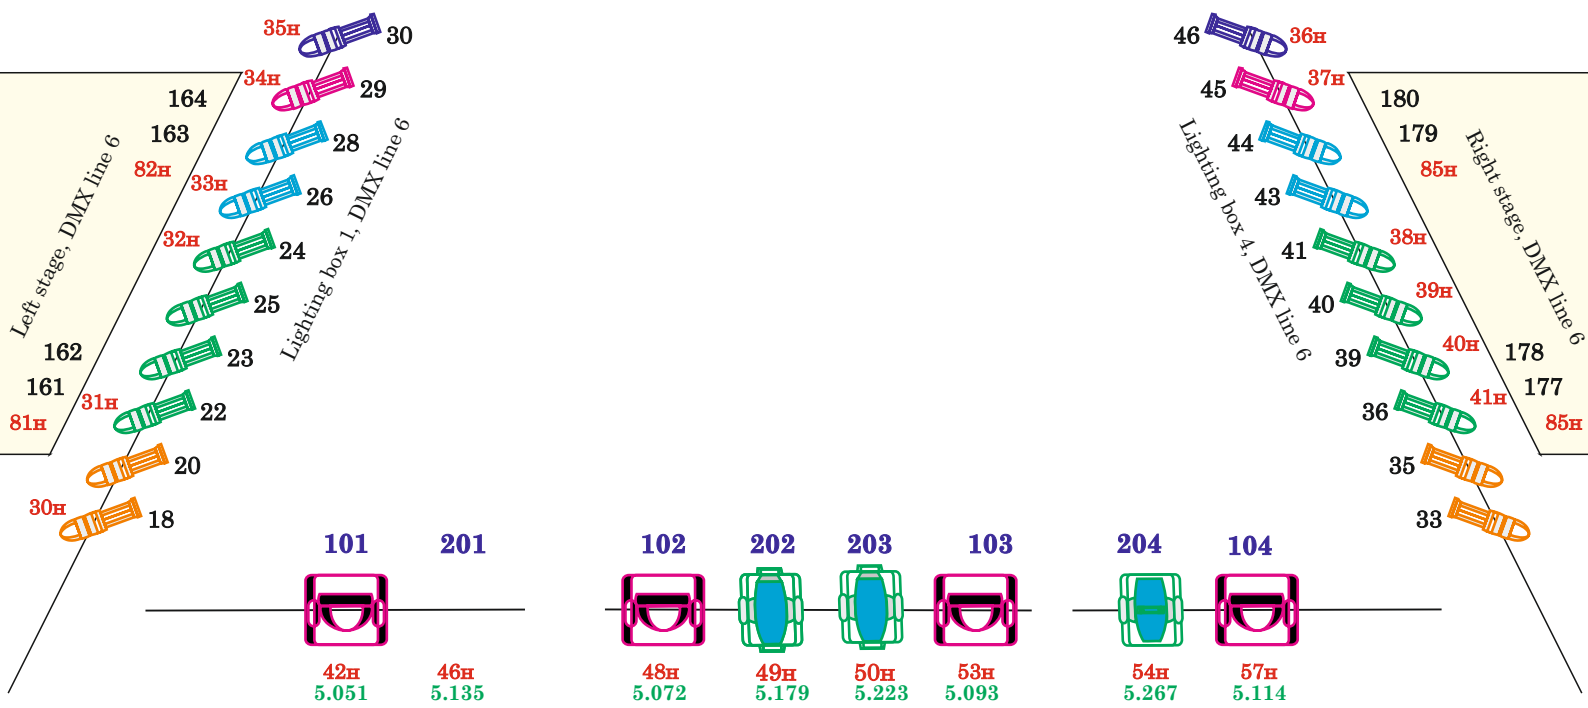

The Stage, DMX line 6

- |  |                         |      |  |                      |     |  |                      |      |
|--|-------------------------|------|--|----------------------|-----|--|----------------------|------|
|  | ETC Source4 750 W 26    | x 8  |  | CP Stormy CC         | x 4 |  | CP Axcor Profile 600 | x 4  |
|  | ETC Source4 750 W 25/50 | x 12 |  | Varilite 2202 Spot   | x 4 |  | CP Alpha Spot 700    | x 4  |
|  | ETC Source4 750 W 50    | x 2  |  | CP Alpha Profile 700 | x 8 |  | JB A12               | x 10 |
|  | ETC Source4 750 W 36    | x 2  |  | CP B-Eye K20         | x 4 |  | CP Alpha Wash 700    | x 8  |
|  | ETC Source4 750 W 19    | x 4  |  |                      |     |  |                      |      |