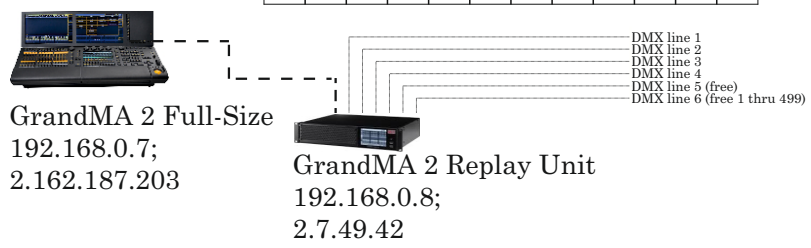

The Stage, DMX line 6

- |  |                         |      |  |                      |     |  |                      |      |
|--|-------------------------|------|--|----------------------|-----|--|----------------------|------|
|  | ETC Source4 750 W 26    | x 8  |  | CP Stormy CC         | x 4 |  | CP Axcor Profile 600 | x 4  |
|  | ETC Source4 750 W 25/50 | x 12 |  | Varilite 2202 Spot   | x 4 |  | CP Alpha Spot 700    | x 4  |
|  | ETC Source4 750 W 50    | x 2  |  | CP Alpha Profile 700 | x 8 |  | JB A12               | x 10 |
|  | ETC Source4 750 W 36    | x 2  |  | CP B-Eye K20         | x 4 |  | CP Alpha Wash 700    | x 8  |
|  | ETC Source4 750 W 19    | x 4  |  |                      |     |  |                      |      |